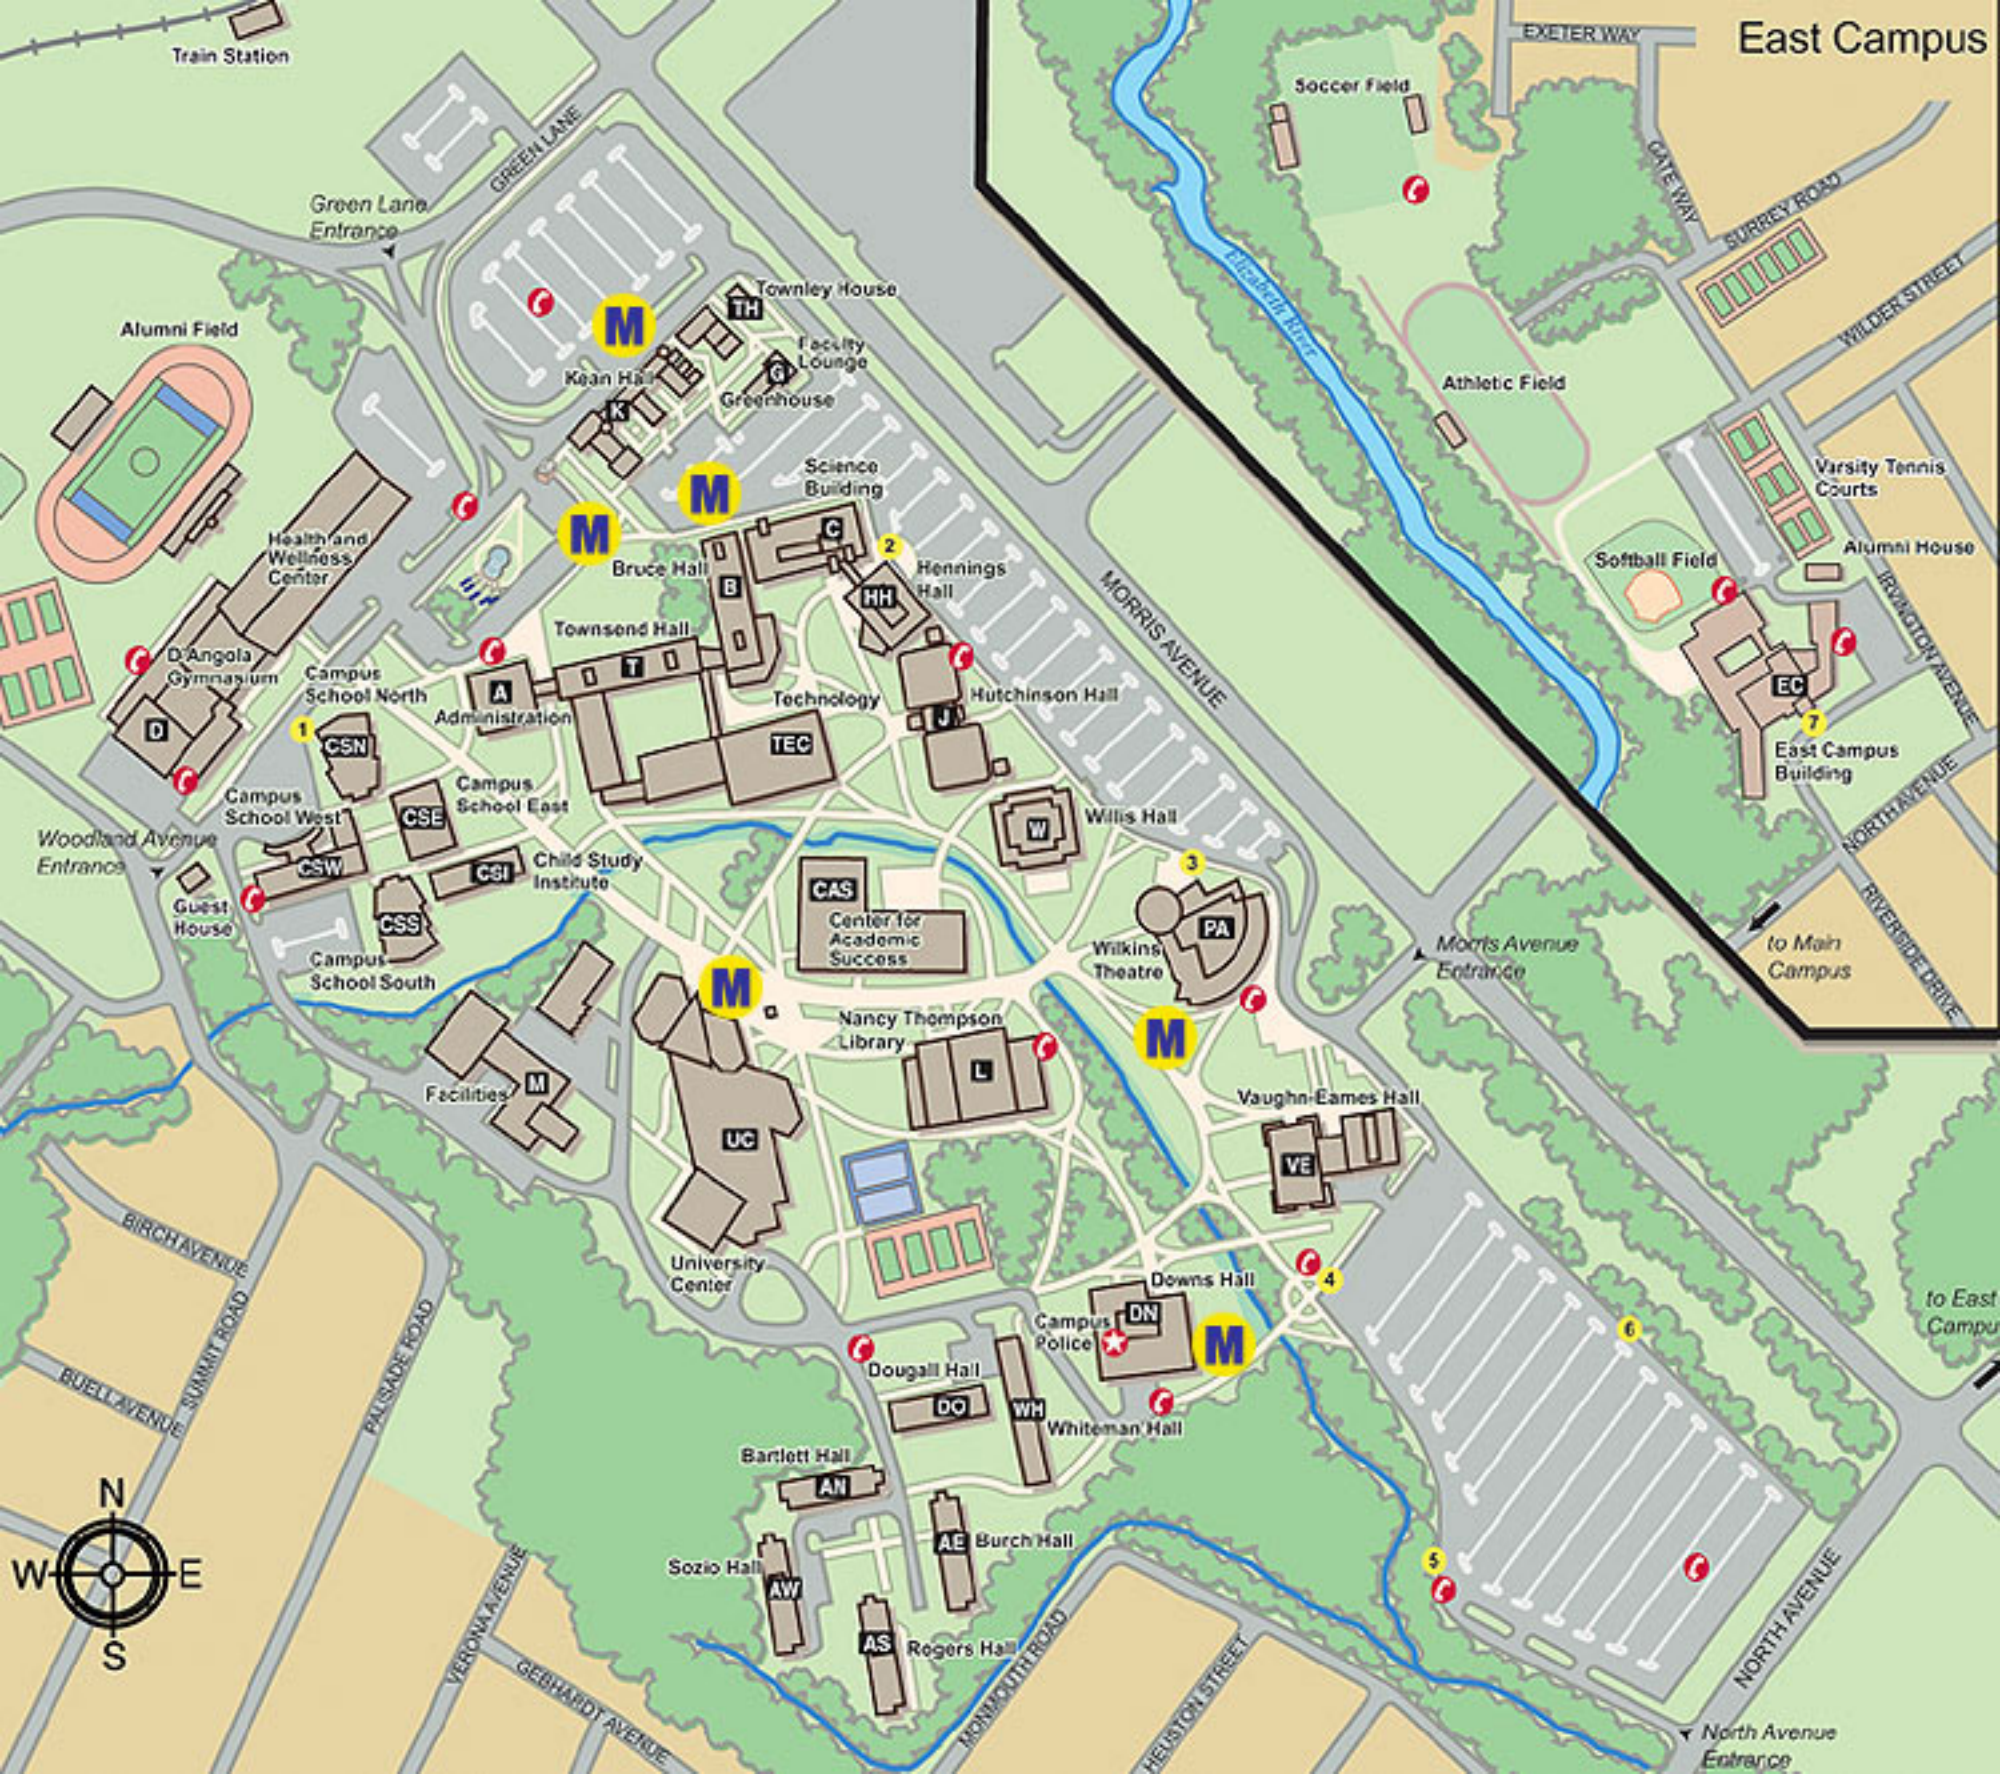

East Campus

Train Station

Green Lane Entrance

GREEN LANE

EXETER WAY

GATEWAY

SURREY ROAD

WILDER STREET