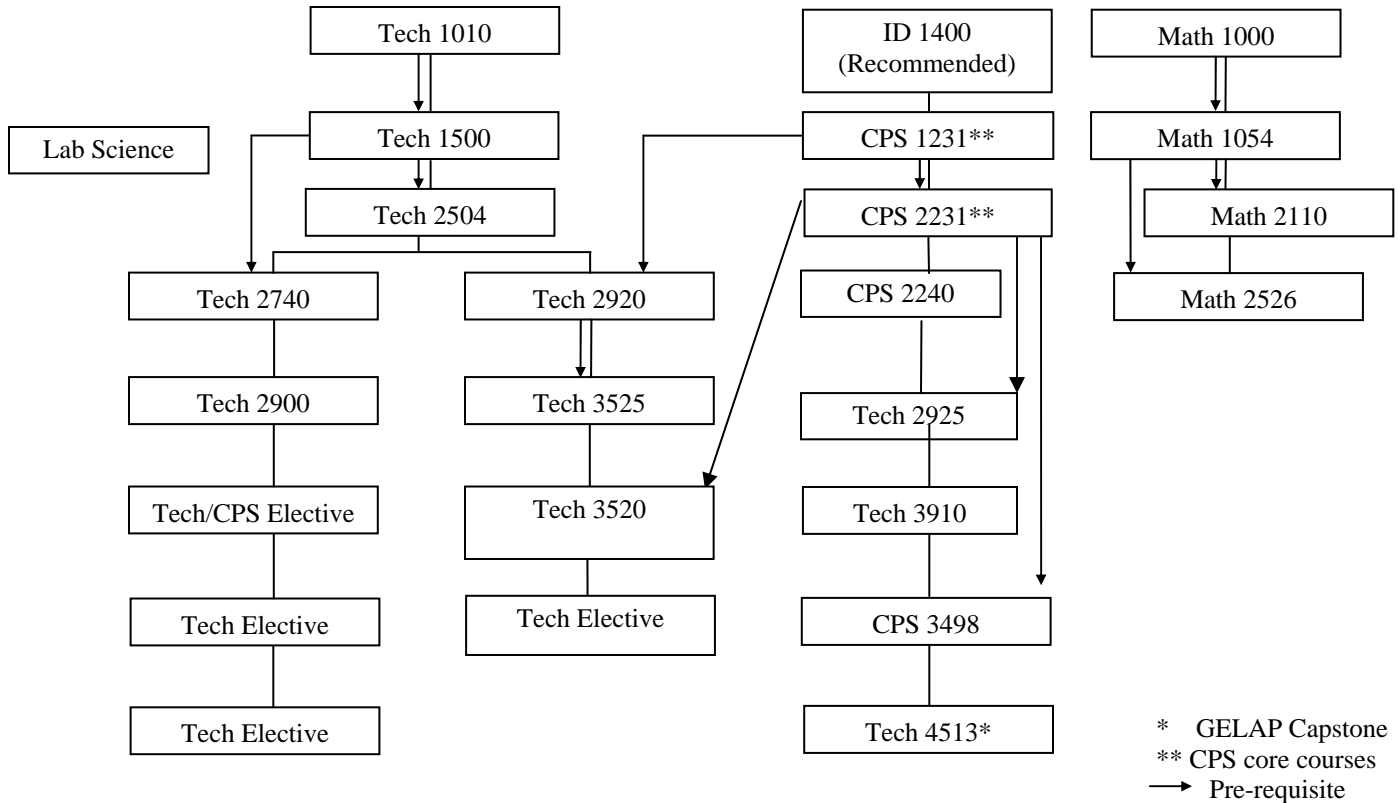

Recommended Course Sequence for Information Technology

1st Year: Fall Semester **S1**
 Tech 1010 Information Tech Fndns. 3 Cr.
 ID 1400* Technology & Info Sys 3 Cr.
 Math 1000 College Algebra 3 Cr.

Spring Semester **S2**
 Tech 1500 Telecommunications 4 Cr.
 CPS 1231 Fund Comp Science 4 Cr.
 Math 1054 Precalculus 3 Cr.
 Lab Science 4 Cr

* Recommended if Math 1000 needed

2nd Year: Fall Semester **S3**
 Tech 2504 Digital Circuits 4 Cr.
 CPS 2231 Computer Org. & Prog. 4 Cr.
 Math 2110 Discrete Structures 3 Cr.

Spring Semester **S4**
 Tech 2920 Computers in Technolgy 3 Cr.
 Tech 2740 Database Concepts 3 Cr.
 CPS 2240 IT Data Structures 3 Cr.