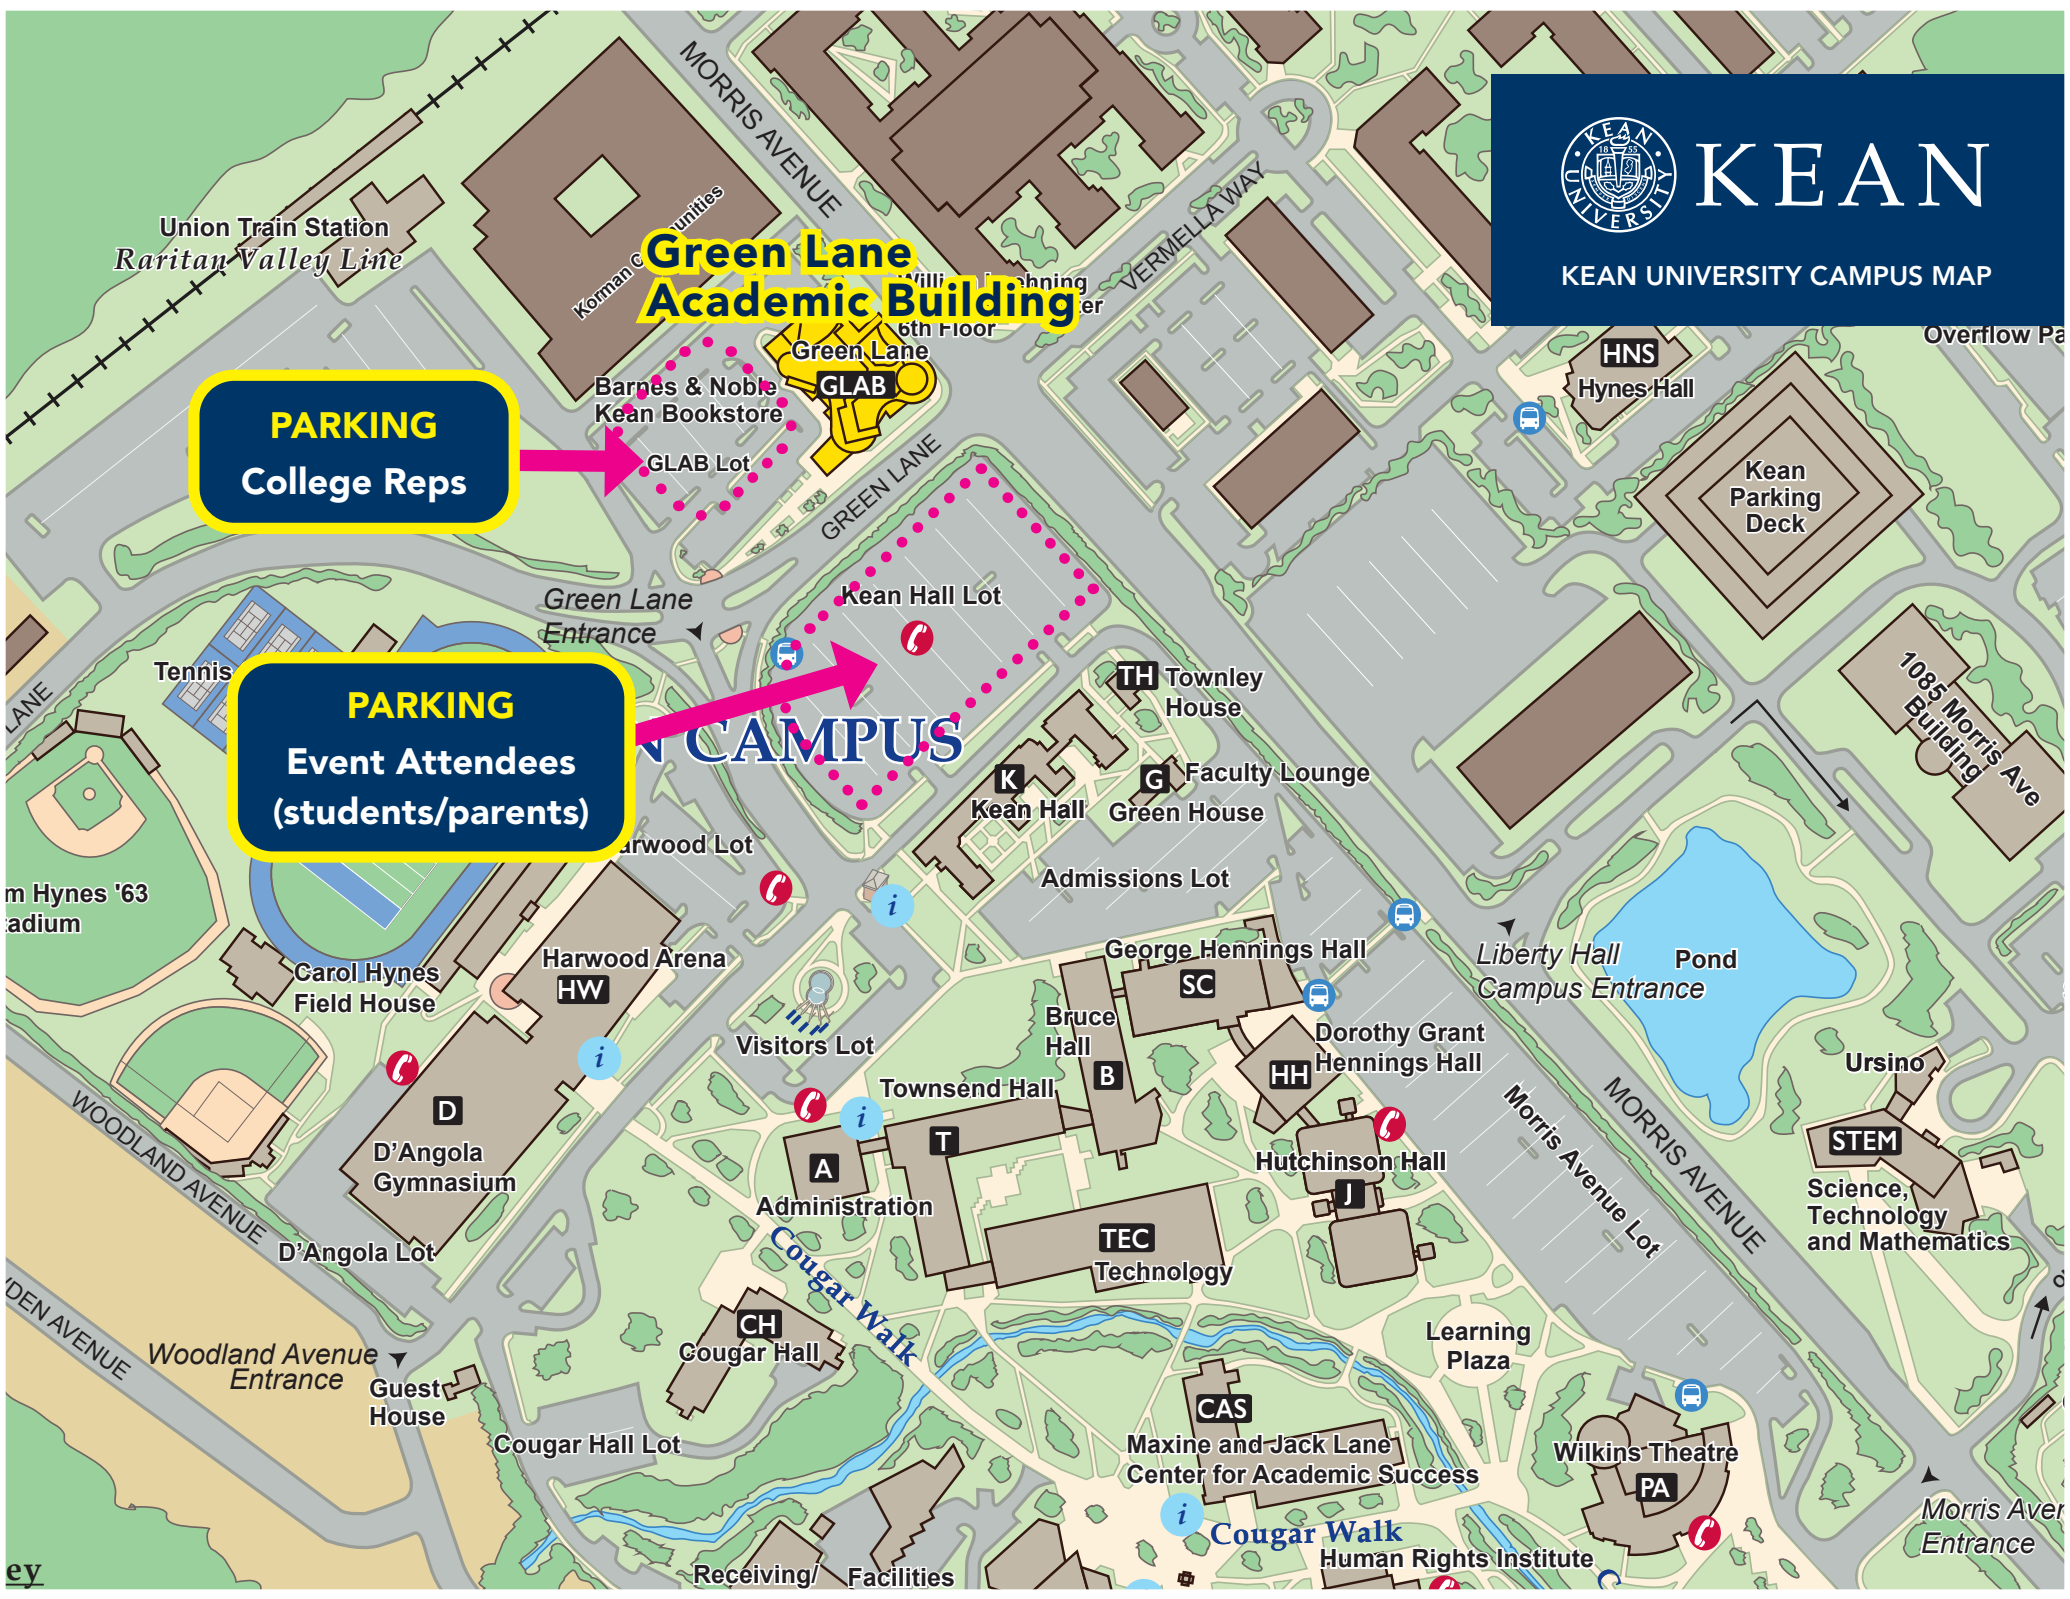

Welcome to National Portfolio Day at Kean University

All attending institutions are located in the **Green Lane Academic Building (GLAB)**.

While participants share portfolios, accompanying guests are welcome to wait in the GLAB lounge areas and rooms 304/524 or visit the Shoppes at Vermella Union for other dining options (Starbucks, Panera Bread, Chipotle and more) across the street. Light snacks and beverages are also available on the 4th and 5th floor elevator lobbies.

KEAN

KEAN UNIVERSITY CAMPUS MAP

Green Lane Academic Building

PARKING
College Reps

PARKING
Event Attendees
(students/parents)

CAMPUS

Union Train Station
Raritan Valley Line

Hynes '63 Stadium