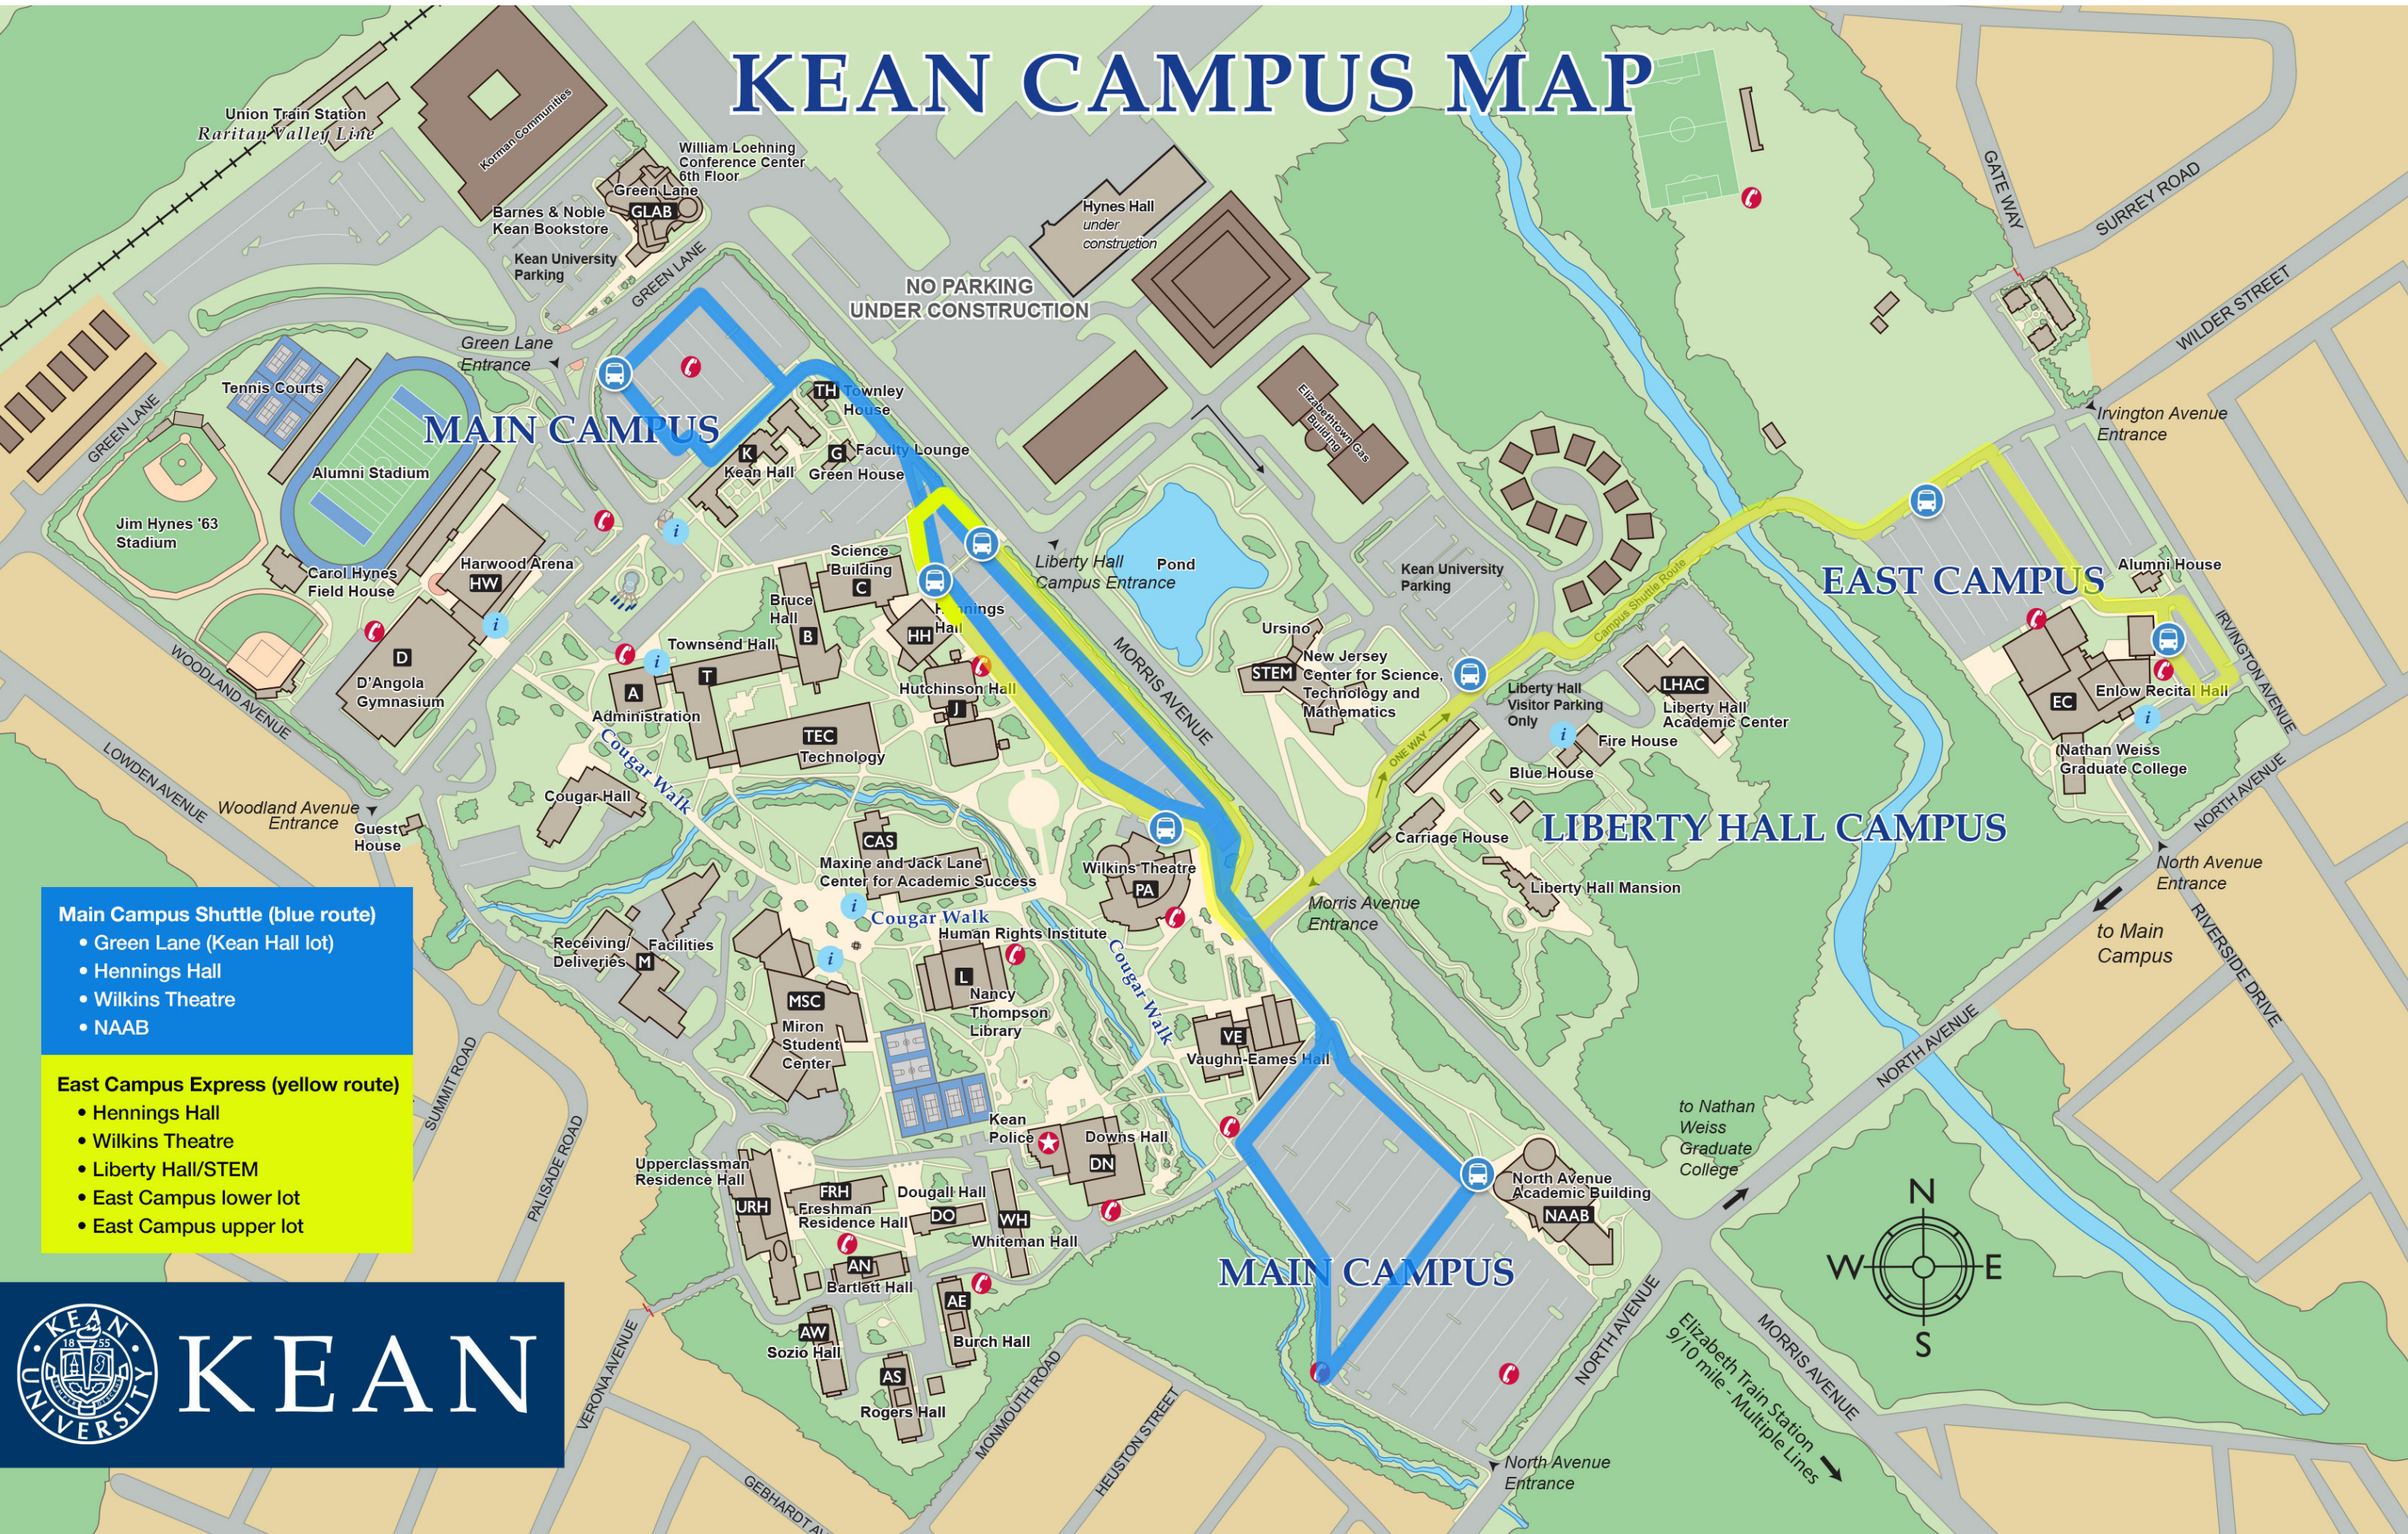

# KEAN CAMPUS MAP

- Main Campus Shuttle (blue route)**
- Green Lane (Kean Hall lot)
  - Hennings Hall
  - Wilkins Theatre
  - NAAB

- East Campus Express (yellow route)**
- Hennings Hall
  - Wilkins Theatre
  - Liberty Hall/STEM
  - East Campus lower lot
  - East Campus upper lot